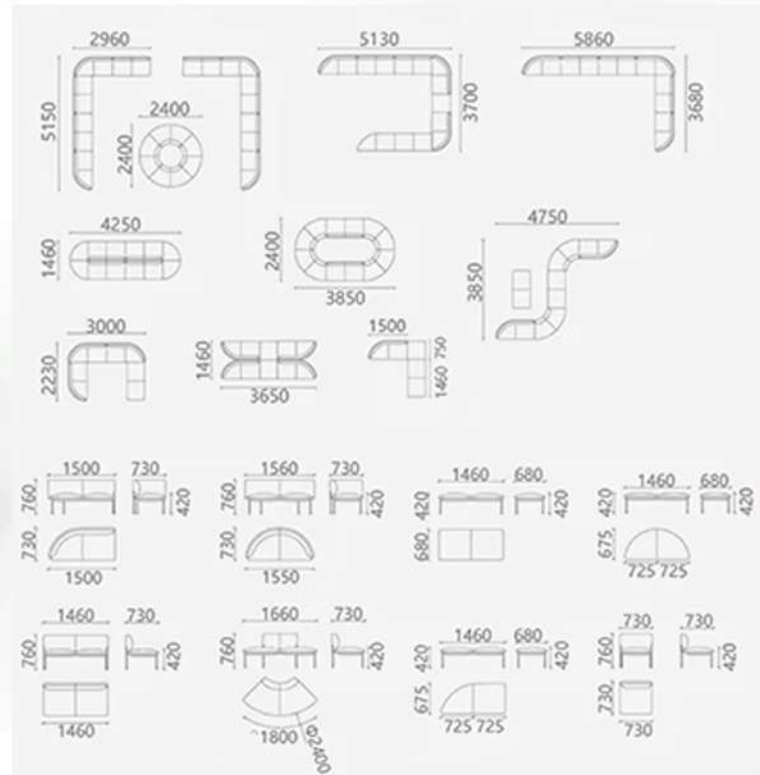

DIRECTORIA & MODER
classic and new style

МЕБЕЛЬ ДЛЯ ЛАУНЖ-ЗОН

DIRECTORIA & MODER
classic and new style

ANGLE

920 x 530 x 340 mm
450 x 470 x 275 mm

DIRECTORIA & MODER
classic and new style

BEAR

DIRECTORIA & MODER
classic and new style

MODUL

DIRECTORIA & MODER
classic and new style

LEVEL

DIRECTORIA & MODER
classic and new style

PLUMP

DIRECTORIA & MODER
classic and new style

FLEX

DIRECTORIA & MODER
classic and new style

DIRECTORIA & MODER
classic and new style

СТУЛЫ

LC-057
D800x440h

LC-128-2
D53x500h

TL-01
D800x750h

LC-026-2
D500x470h

LC-112-2
810x560x360h

TL-06
D800x750h