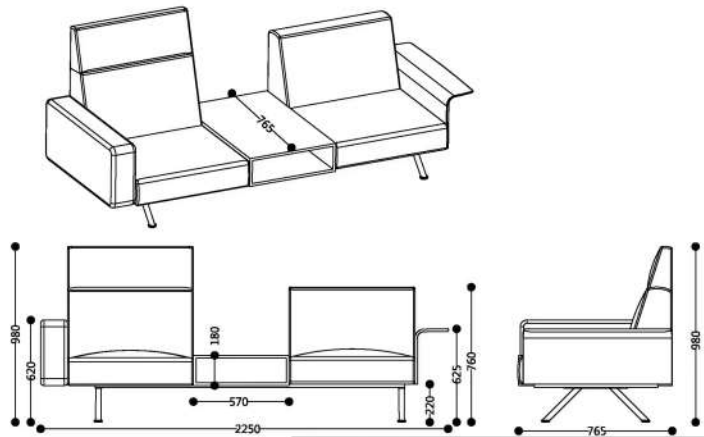

DIRECTORIA & MODER
classic and new style

МЕБЕЛЬ ДЛЯ ЛАУНЖ-ЗОН

DIRECTORIA & MODER
classic and new style

ANGLE

920 x 530 x 340 mm
450 x 470 x 275 mm

DIRECTORIA & MODER
classic and new style

BEAR

DIRECTORIA & MODER
classic and new style

MODUL

DIRECTORIA & MODER
classic and new style

LEVEL

DIRECTORIA & MODER
classic and new style

PLUMP

DIRECTORIA & MODER
classic and new style

FLEX

DIRECTORIA & MODER
classic and new style

DIRECTORIA & MODER
classic and new style

СТУЛЫ

LC-057
D800x440h

LC-128-2
D53x500h

TL-01
D800x750h

LC-026-2
D500x470h

LC-112-2
810x560x360h

TL-06
D800x750h