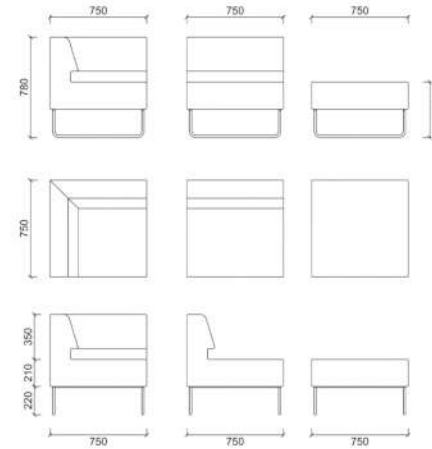

DIRECTORIA & MODER
classic and new style

МЕБЕЛЬ ДЛЯ ЛАУНЖ-ЗОН

DIRECTORIA & MODER
classic and new style

ANGLE

920 x 530 x 340 mm
450 x 470 x 275 mm

DIRECTORIA & MODER
classic and new style

BEAR

DIRECTORIA & MODER
classic and new style

MODUL

DIRECTORIA & MODER
classic and new style

LEVEL

DIRECTORIA & MODER
classic and new style

PLUMP

DIRECTORIA & MODER
classic and new style

FLEX

DIRECTORIA & MODER
classic and new style

DIRECTORIA & MODER
classic and new style

СТУЛЫ

LC-057
D800x440h

LC-128-2
D53x500h

TL-01
D800x750h

LC-026-2
D500x470h

LC-112-2
810x560x360h

TL-06
D800x750h