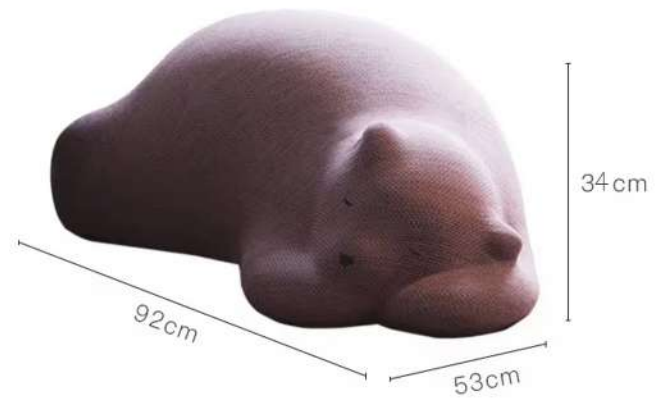

DIRECTORIA & MODER
classic and new style

МЕБЕЛЬ ДЛЯ ЛАУНЖ-ЗОН

DIRECTORIA & MODER
classic and new style

ANGLE

920 x 530 x 340 mm
450 x 470 x 275 mm

DIRECTORIA & MODER
classic and new style

BEAR

DIRECTORIA & MODER
classic and new style