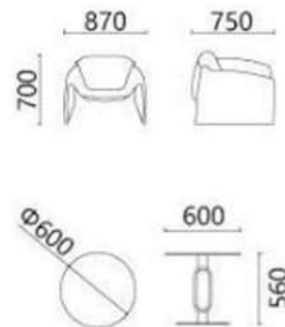

DIRECTORIA & MODER
classic and new style

МЕБЕЛЬ ДЛЯ ЛАУНЖ-ЗОН

DIRECTORIA & MODER
classic and new style

ANGLE

920 x 530 x 340 mm
450 x 470 x 275 mm

DIRECTORIA & MODER
classic and new style

BEAR

DIRECTORIA & MODER
classic and new style

MODUL

DIRECTORIA & MODER
classic and new style

LEVEL

DIRECTORIA & MODER
classic and new style

PLUMP

DIRECTORIA & MODER
classic and new style

FLEX

DIRECTORIA & MODER
classic and new style