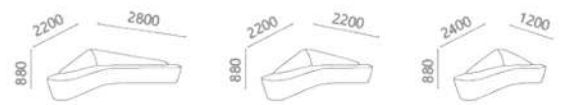

DIRECTORIA & MODER
classic and new style

МЕБЕЛЬ ДЛЯ ЛАУНЖ-ЗОН

DIRECTORIA & MODER
classic and new style

ANGLE

920 x 530 x 340 mm
450 x 470 x 275 mm

DIRECTORIA & MODER
classic and new style

BEAR

DIRECTORIA & MODER
classic and new style

MODUL

DIRECTORIA & MODER
classic and new style

LEVEL

DIRECTORIA & MODER
classic and new style

PLUMP

DIRECTORIA & MODER
classic and new style

FLEX

DIRECTORIA & MODER
classic and new style